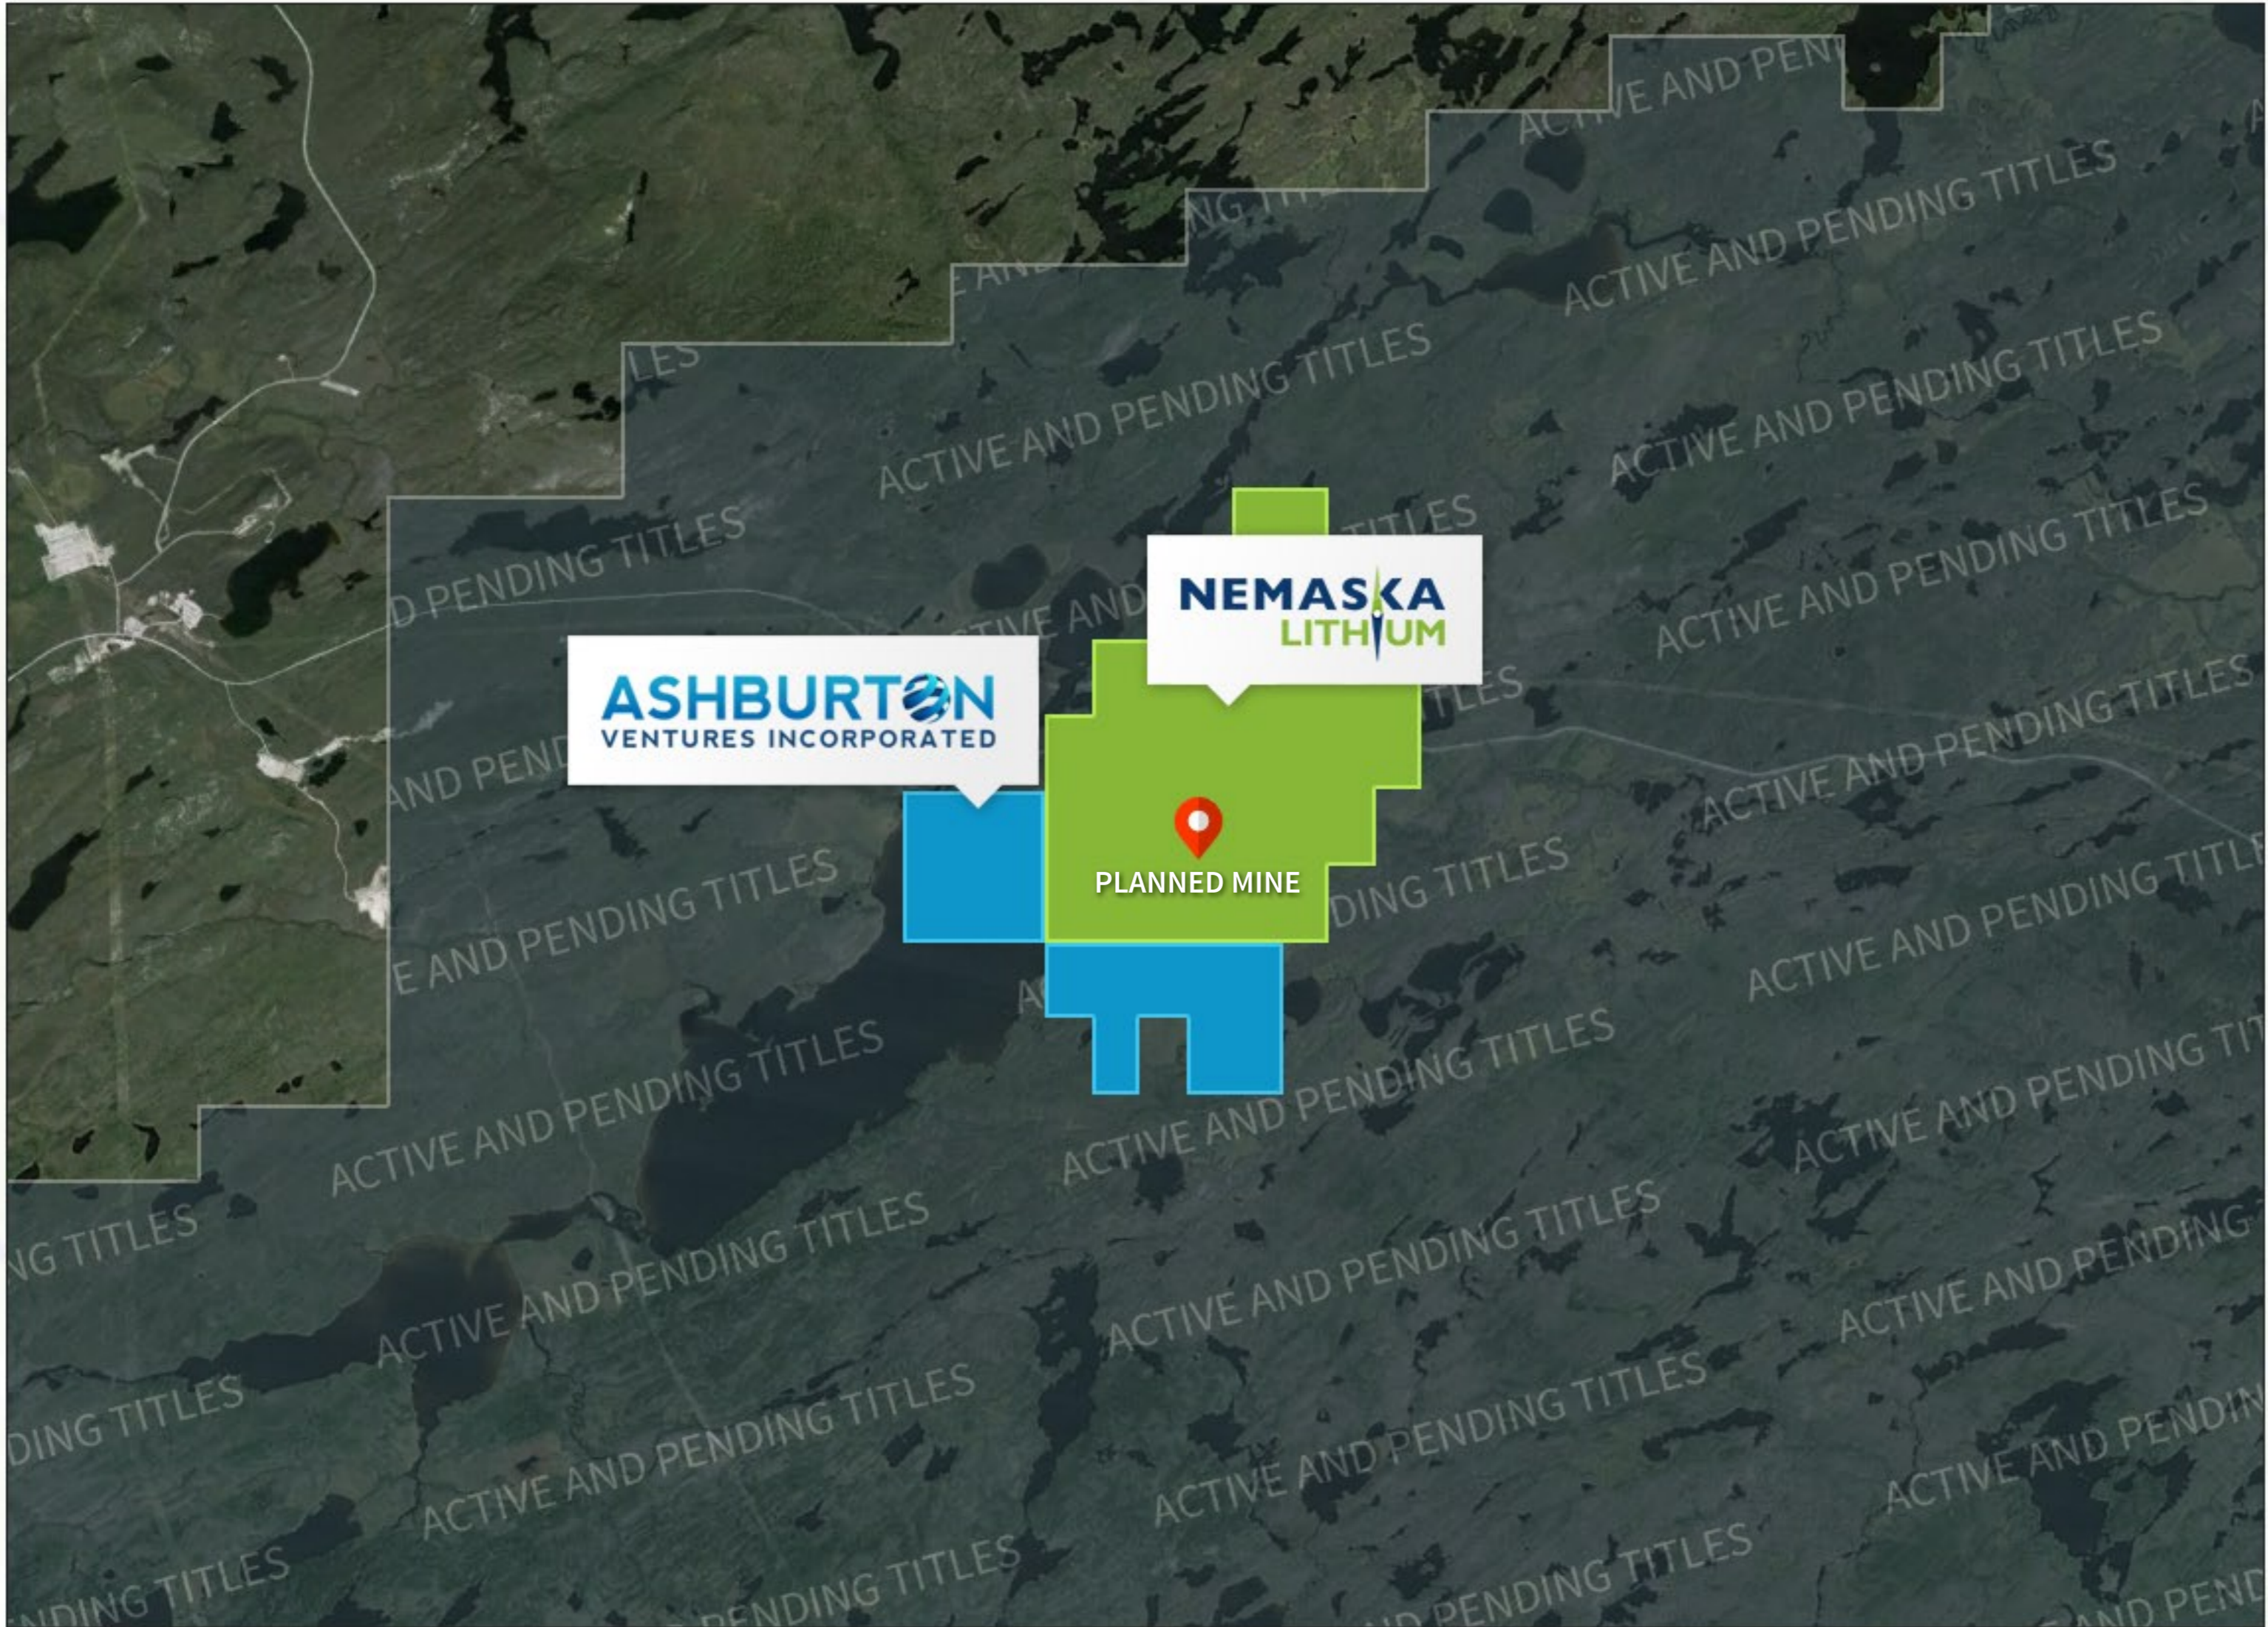

WHABOUCHI REGION
QUEBEC, CANADA

PREPARED FOR

ASHBURTON
VENTURES INCORPORATED
ASHBURTONVENTURES.COM

TSX.V **ABR**
PHONE **604-683-3995**

midobi
DIGITAL DESIGN
MIDOBI.COM